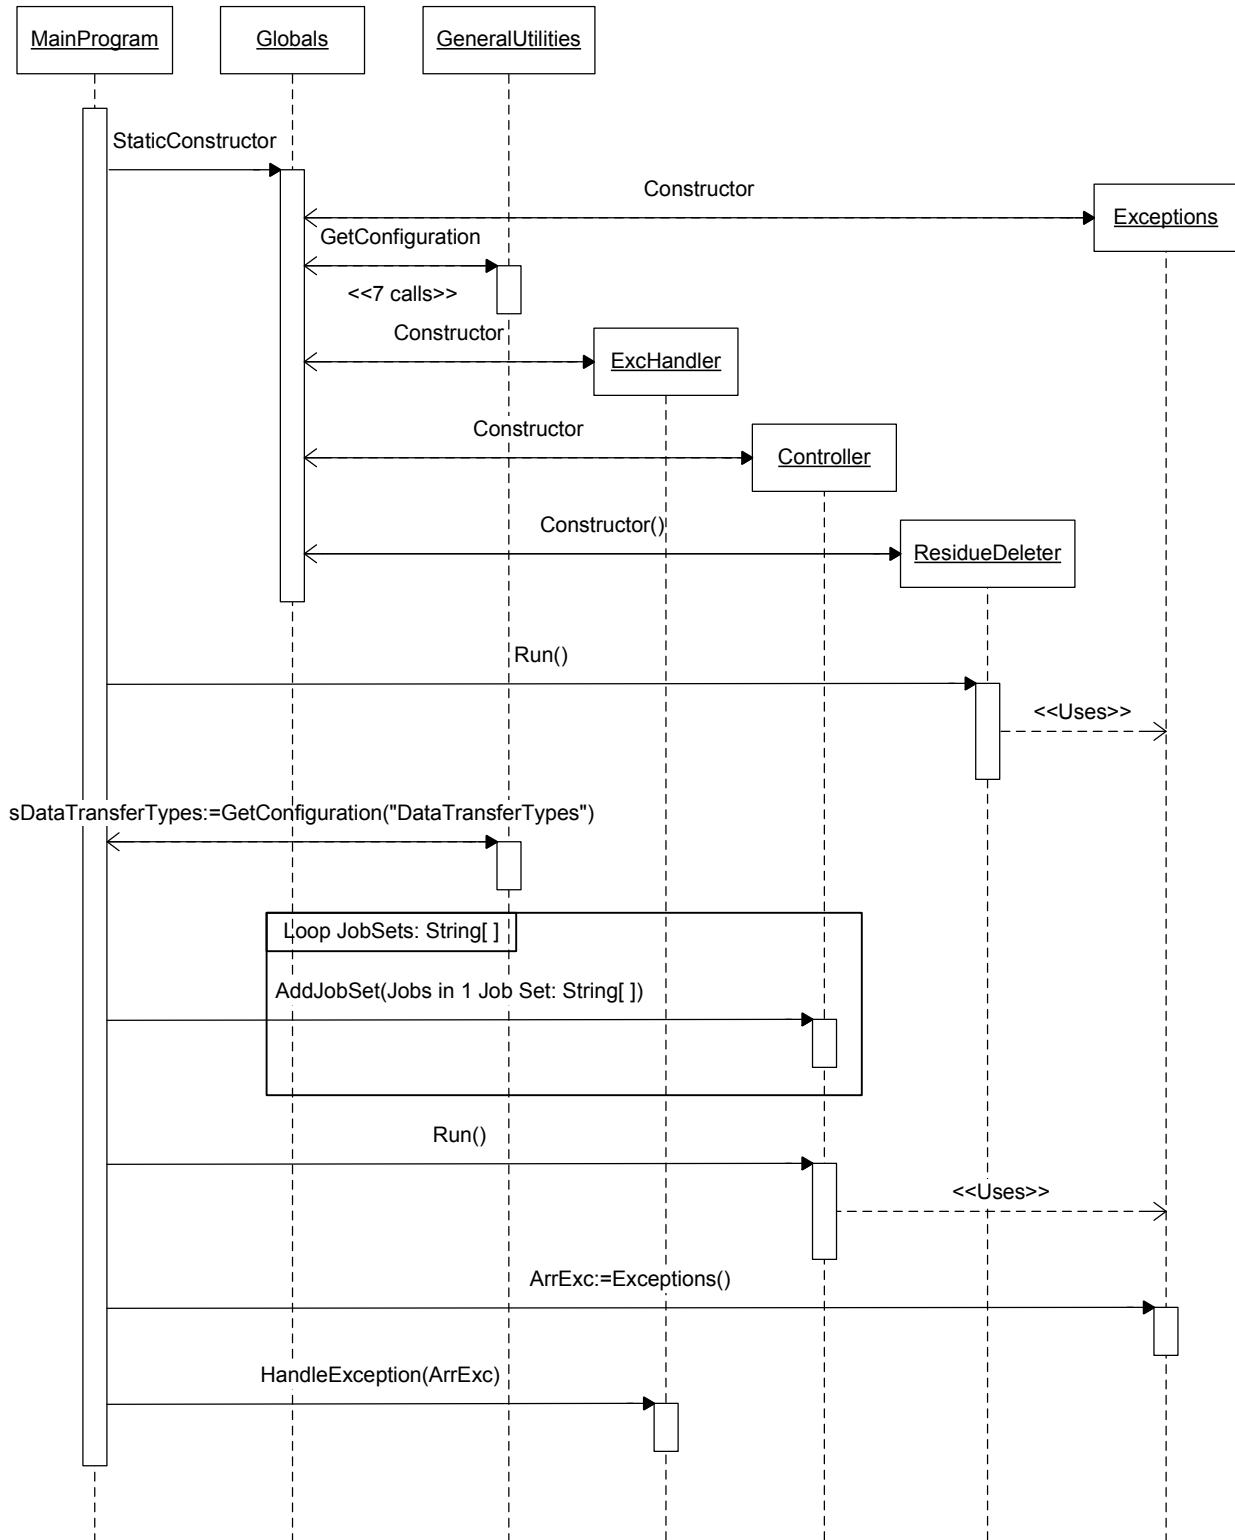

Parallel Data Migration

Controller.AddJobSet